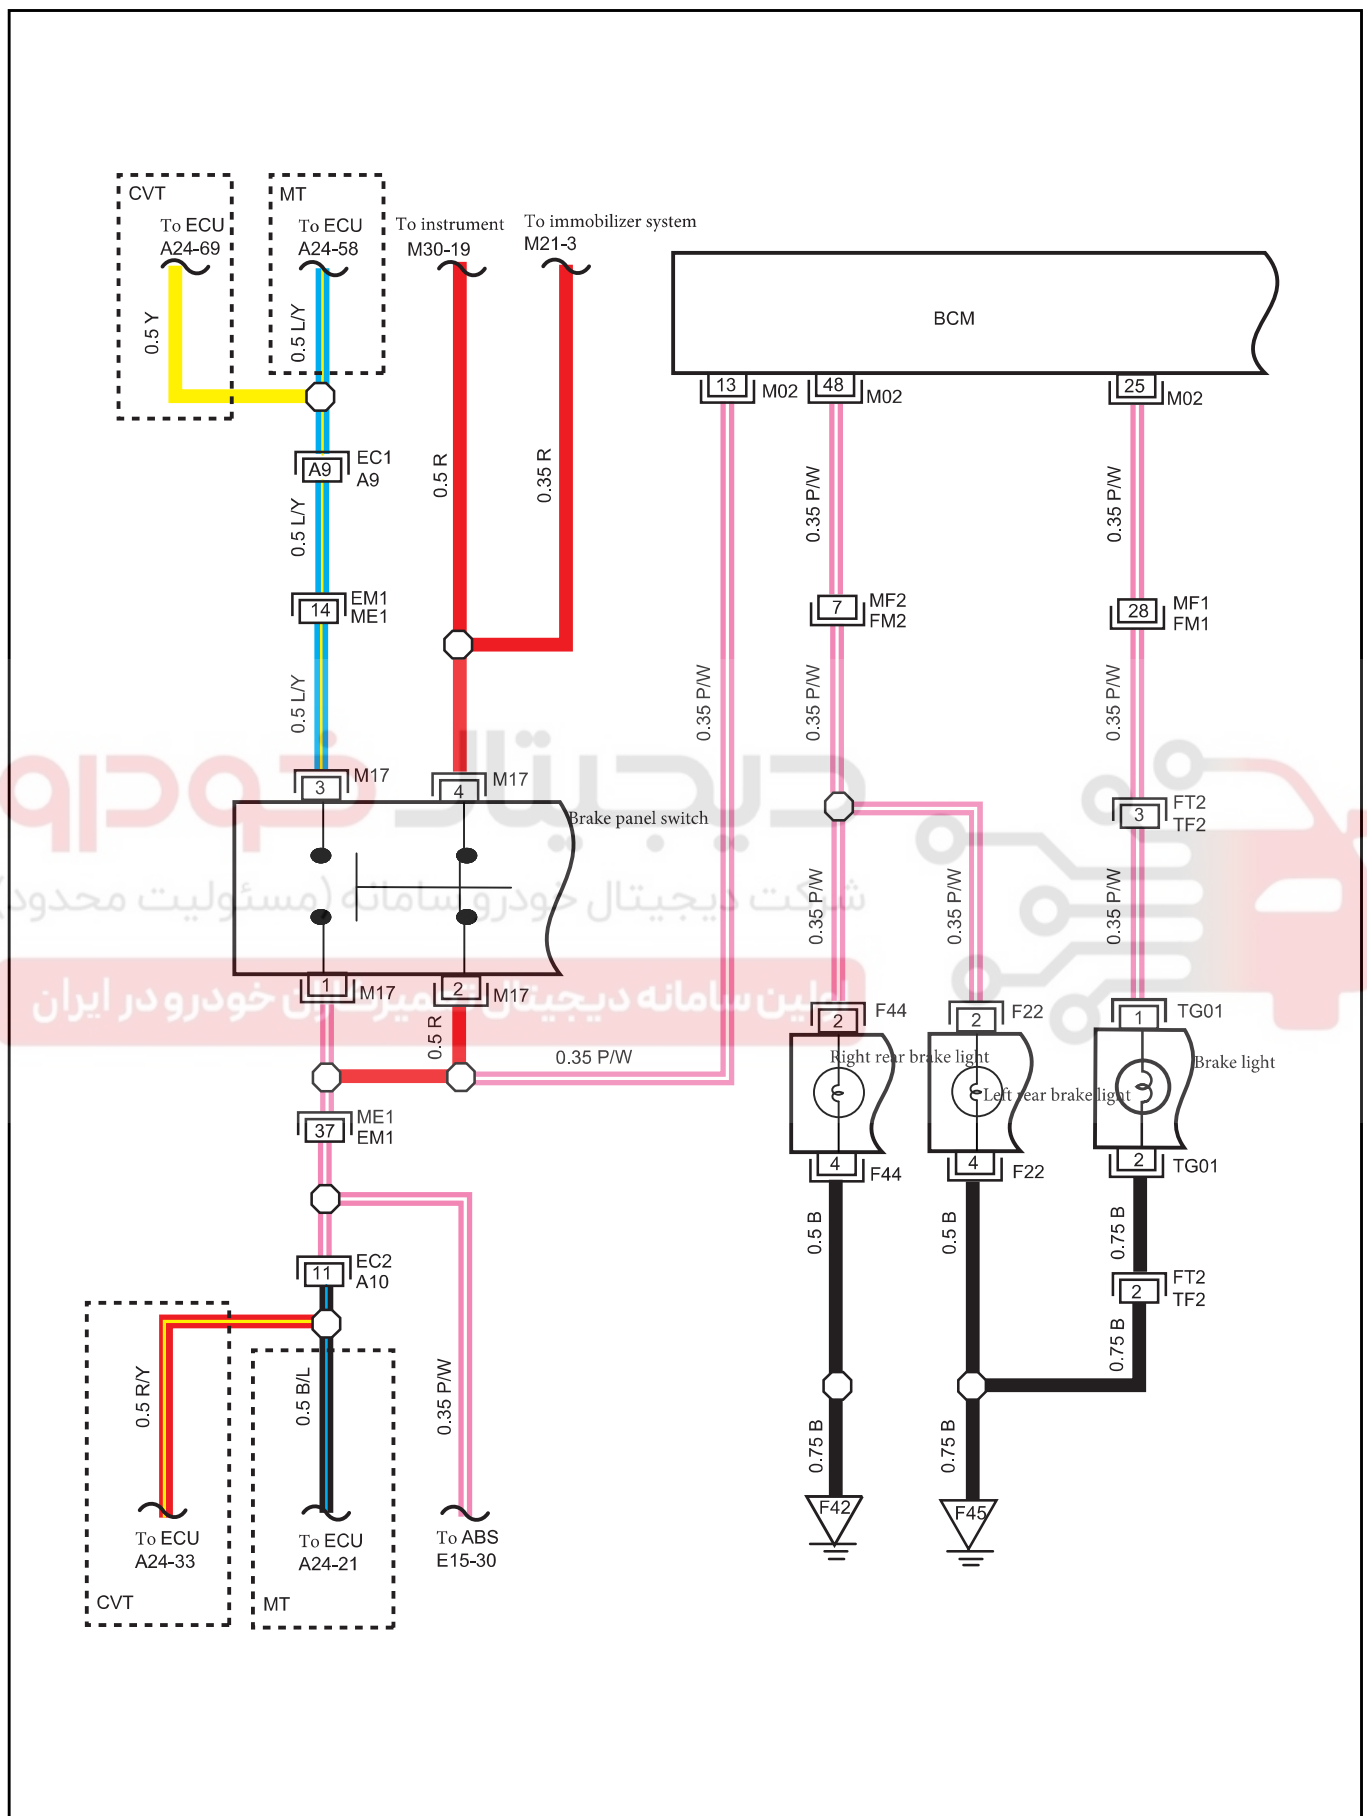

Brake light

Harness connector	Name	Page
A5	ECU harness connector	16
A7	Engine control harness connector 1	16
MEC01	Main harness to engine control harness 1	26
M18	Brake switch harness connector	26
ME03	Main harness to engine harness 3	26
EM03	Engine harness to main harness 3	16
MR01	Main harness to left roof harness 1	17
RM01	Left roof harness to main harness 1	34
MR03	Main harness to right roof harness 1	26
RM03	Right roof harness to main harness 1	35
R06	Right rear lamp harness connector	34
R14	Left rear lamp harness connector	34
RH01	Left roof harness to brake harness	34
HR01	Brake light to left roof harness	56
H01	Brake light harness connector	56
G15	Ground	64
G21	Ground	65

Harness connector	Name	Page
R14-5	To ABS module E05-15	123

اولین سامانه دیجیتال تعمیرکاران خودرو در ایران